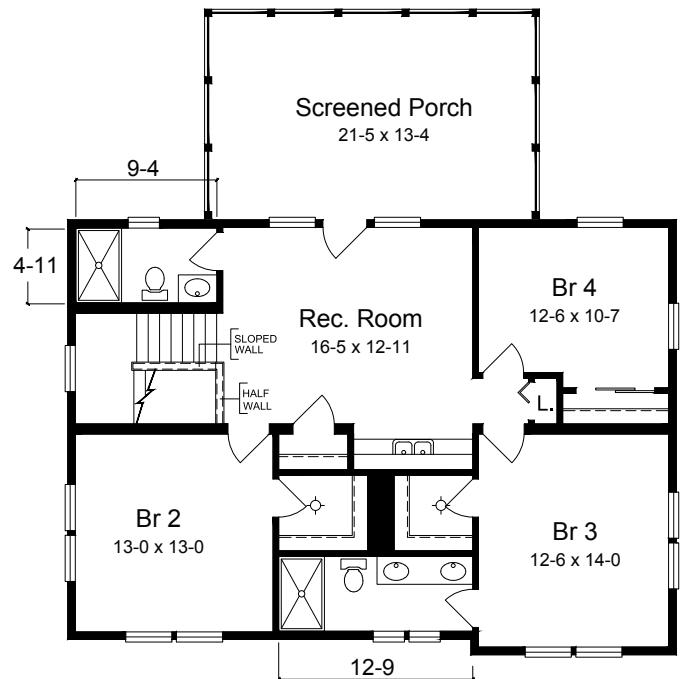

Belmar III

The Belmar Series of homes offer varying elevations to suit a variety of tastes but they all have one thing in common, unparalleled space. An open first floor design and a second level recreation area with wet bar. Five bedrooms and 3 ½ baths make this a great primary or rental home. Consult your builder or sales professional to determine which features shown on the renderings exceed standard Simplex specifications.

FIRST FLOOR

41'-3" x 40'-0"

SECOND FLOOR

2545 sq. ft.