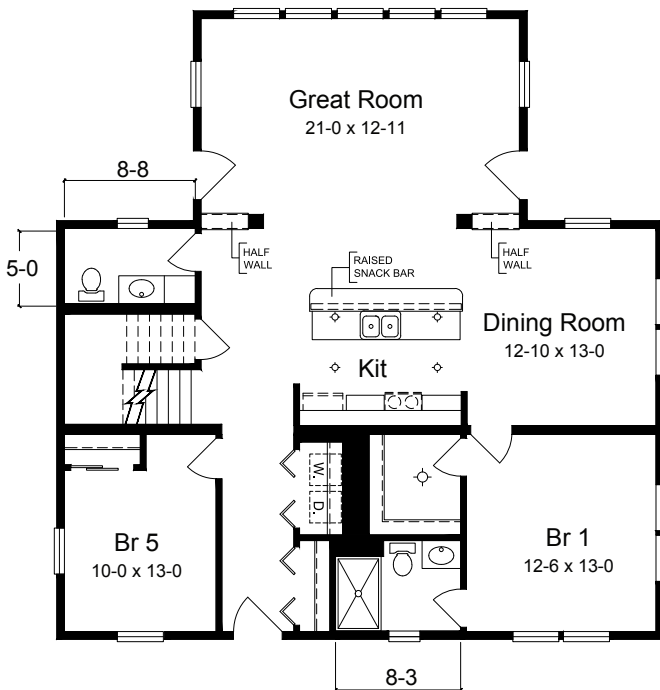

Belmar III

The Belmar Series of homes offer varying elevations to suit a variety of tastes but they all have one thing in common, unparalleled space. An open first floor design and a second level recreation area with wet bar. Five bedrooms and 3 ½ baths make this a great primary or rental home. Consult your builder or sales professional to determine which features shown on the renderings exceed standard Simplex specifications.

FIRST FLOOR

41'-3" x 40'-0"

SECOND FLOOR

2545 sq. ft.