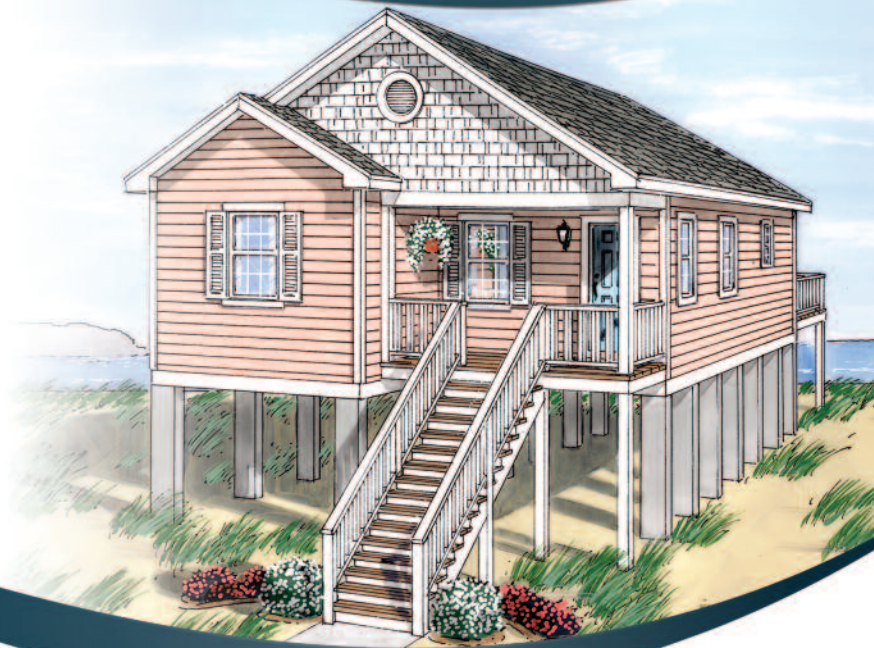

Sea Isle

Simplicity is the beauty of this traditional floor plan, open space for entertaining and 3 bedrooms for plenty of guests. Consult your builder or sales professional to determine which features shown on the renderings exceed standard Simplex specifications.

26'-0" x 36'-0" / 44'-0"
1043 sq. ft.