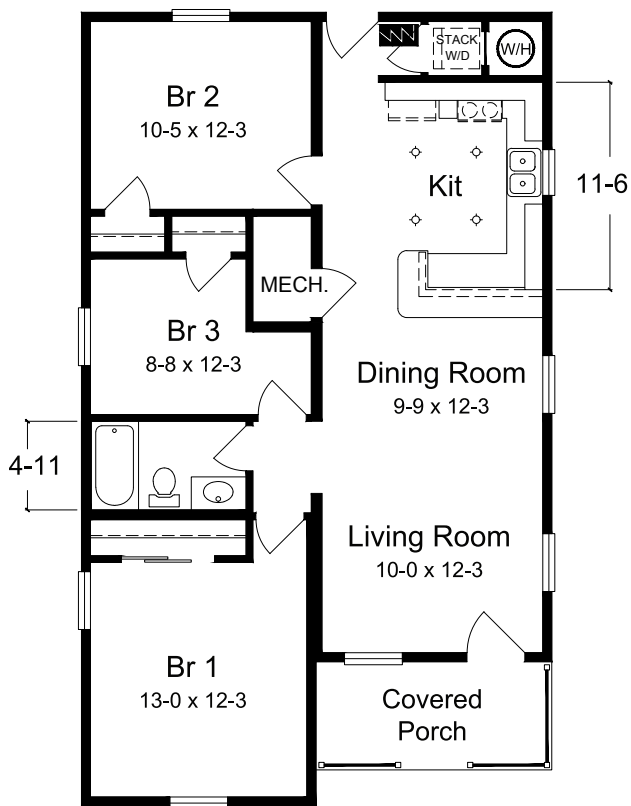

Sea Isle

Simplicity is the beauty of this traditional floor plan, open space for entertaining and 3 bedrooms for plenty of guests. Consult your builder or sales professional to determine which features shown on the renderings exceed standard Simplex specifications.

26'-0" x 36'-0" / 44'-0"
1043 sq. ft.