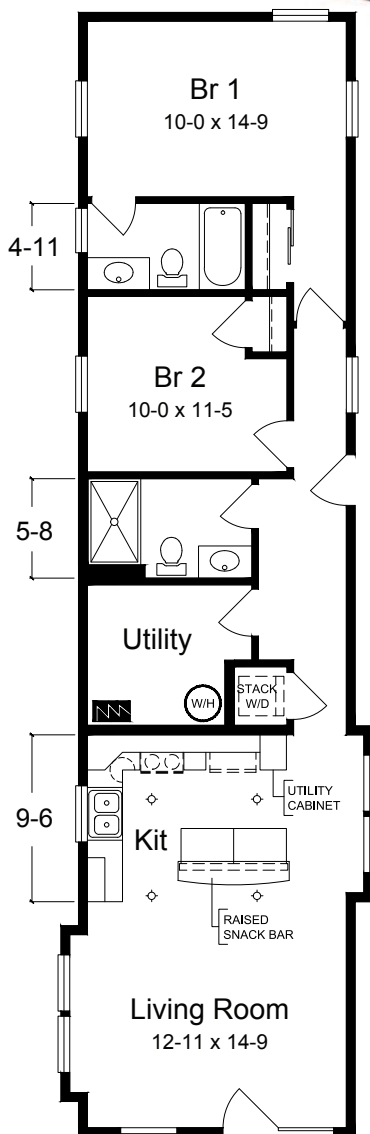

Spring Lake

Reminiscent of the beach cottage from days past, The Spring Lake is the perfect get away bungalow for your beach dream home or rental property. Consult your builder or sales professional to determine which features shown on the renderings exceed standard Simplex specifications.

15'-9" x 64'-0"
1028 sq. ft.